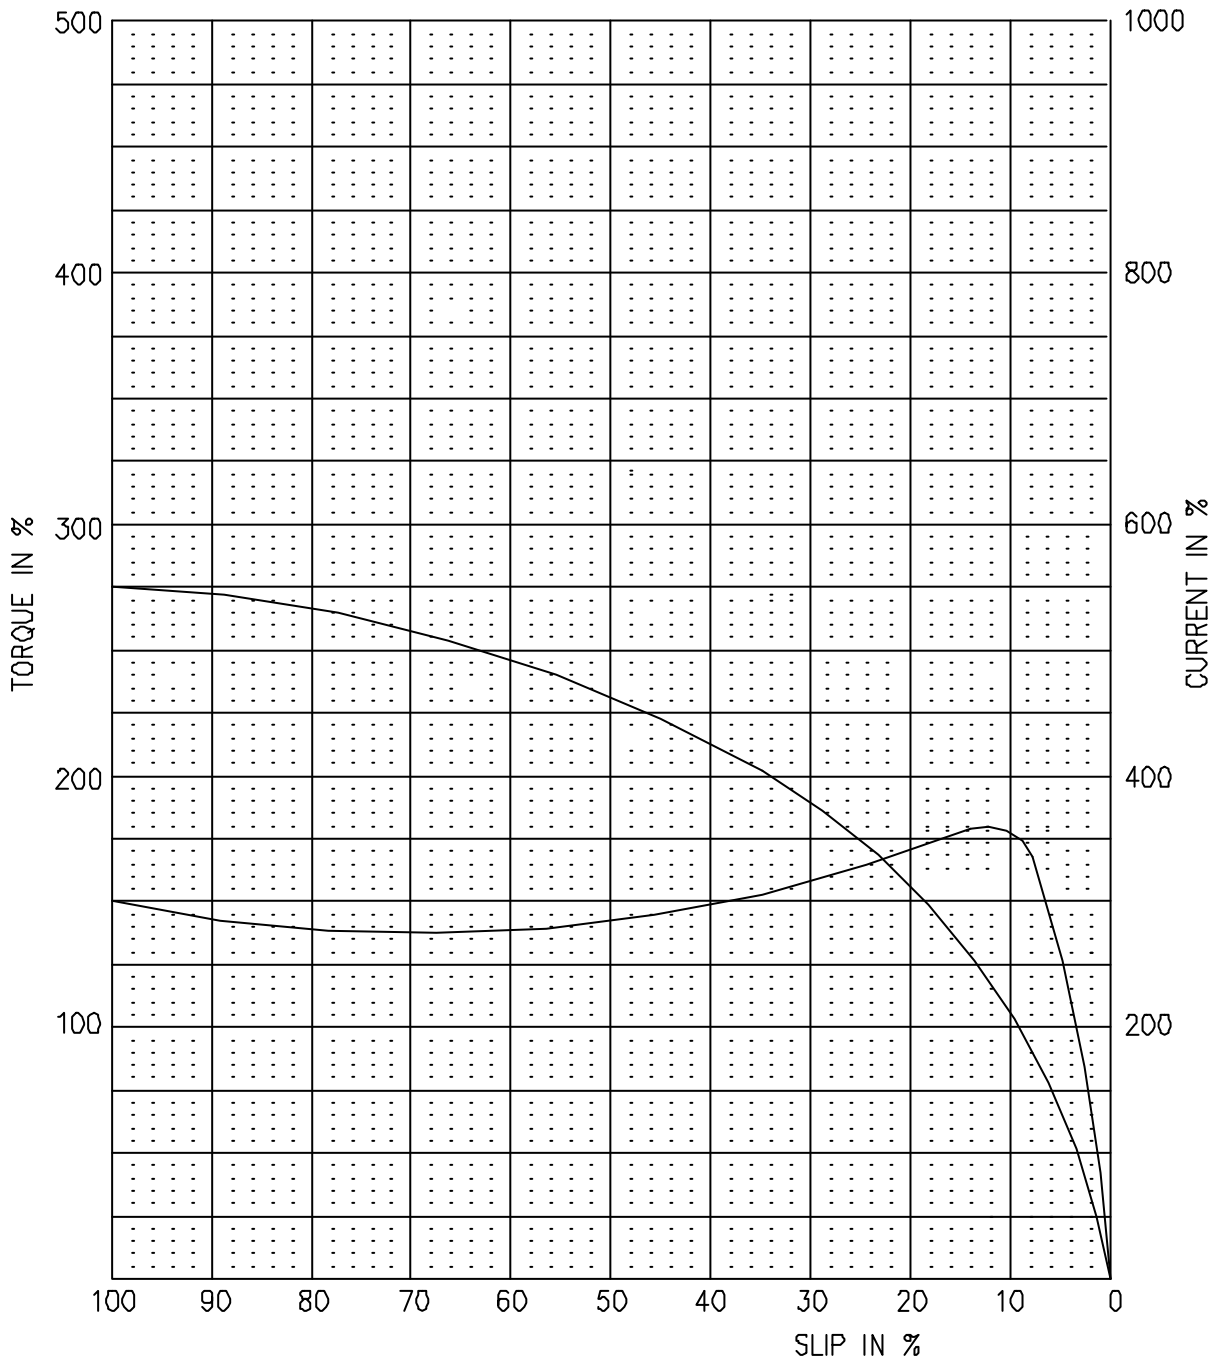

## SPEED VS TORQUE, CURRENT CURVE

TYPE : TEFC	MODEL : KMI-15HK8	
SPEC. : 15 HP 6 P 60 HZ	VOLTAGE	RATED CURRENT
RATED TORQUE : 9.24 Kg·m	220/380 (V)	43.7/25.2 (A)
RATED SPEED : 1160 RPM		

**LG-OTIS**

DATE	PREPARED	APPROVED	DECIDED
2000.12.14	H.H.KAM	H.K. KIM	J.H. KIM