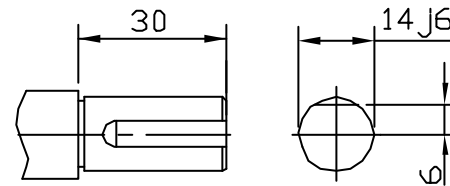

SINGLE PHASE INDUCTION MOTOR

TYPE →

TOTAL ENCLOSED FAN COOLED
CAPACITOR RUN

OTHER SPECIAL FEATURES

1. STEEL FRAME AND CAST END BRACKETS.
2. () DIMENSIONS ARE REFERENCE

SHAFT EXTENSION

NOTE

1. SINGLE PHASE SQUIRREL CAGE INDUCTION MOTOR
2. TYPE : TEFC, FOOT-MOUNTED
3. PAINT COLOR : GRAY
4. ALL DIMENSIONS ARE IN MILLIMETERS.

DRAWING NO.

| PREPARED | CHECKED | APPROVED |
|---------------------|-----------------------|-----------------------|
| 2000.10.6 CH CHO | 2000.10.6 KIM HOKI | 2000.10.6 KIM HOKI |

| | FRAME SIZE | KW | POLE | VOLT (V) | FREQ. (HZ) | INS. CLASS | RATING | BEARINGS | | APPROX WEIGHT | MODEL | 비고 |
|---|------------|-----|------|----------|------------|------------|--------|----------|-----------|---------------|-----------|----|
| | | | | | | | | DRIVE | OPP.DRIVE | | | |
| A | 71 | 0.3 | 4 | 220 | 60 | B | CONT. | 6202ZZ | 6202ZZ | 11.1 | KMR-300B4 | |
| B | | | | | | | | | | | | |