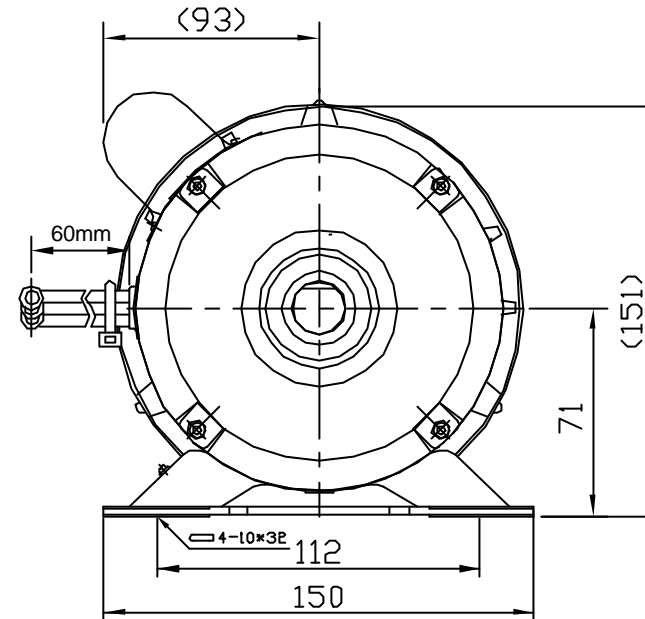

SINGLE PHASE INDUCTION MOTOR

TYPE →

TOTAL ENCLOSED FAN COOLED
CAPACITOR RUN

OTHER SPECIAL FEATURES

1. STEEL FRAME AND CAST END BRACKETS.
2. () DIMENSIONS ARE REFERENCE

SHAFT EXTENSION

NOTE

1. SINGLE PHASE SQUIRREL CAGE INDUCTION MOTOR
2. TYPE : TEFC, FOOT-MOUNTED
3. PAINT COLOR : GRAY
4. ALL DIMENSIONS ARE IN MILLIMETERS.

DRAWING NO.

| PREPARED | CHECKED | APPROVED |
|---------------------|-----------------------|-----------------------|
| 2000.10.6 CH CHO | 2000.10.6 KIM HOKI | 2000.10.6 KIM HOKI |

| | FRAME SIZE | KW | POLE | VOLT (V) | FREQ. (HZ) | INS. CLASS | RATING | BEARINGS | | APPROX WEIGHT | MODEL | 비고 |
|---|------------|-----|------|----------|------------|------------|--------|----------|-----------|---------------|-----------|----|
| | | | | | | | | DRIVE | OPP.DRIVE | | | |
| A | 71 | 0.3 | 4 | 220 | 60 | B | CONT. | 6202ZZ | 6202ZZ | 11.1 | KMR-300B4 | |
| B | | | | | | | | | | | | |