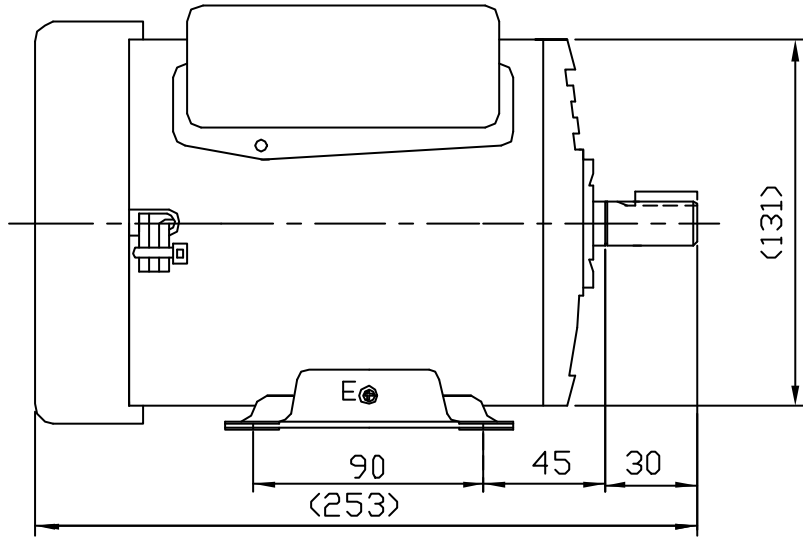

SINGLE PHASE INDUCTION MOTOR

TYPE →

TOTAL ENCLOSED FAN COOLED
CAPACITOR RUN

OTHER SPECIAL FEATURES

1. STEEL FRAME AND CAST END BRACKETS.
2. () DIMENSIONS ARE REFERENCE

SHAFT EXTENSION

NOTE

1. SINGLE PHASE SQUIRREL CAGE INDUCTION MOTOR
2. TYPE : TEFC, FOOT-MOUNTED
3. PAINT COLOR : GRAY
4. ALL DIMENSIONS ARE IN MILLIMETERS.

DRAWING NO.

| PREPARED | CHECKED | APPROVED |
|---------------------|-----------------------|-----------------------|
| 2000.10.6 CH CHO | 2000.10.6 KIM HOKI | 2000.10.6 KIM HOKI |

| | FRAME SIZE | KW | POLE | VOLT (V) | FREQ. (HZ) | INS. CLASS | RATING | BEARINGS | | APPROX WEIGHT | MODEL | 비고 |
|---|------------|-----|------|----------|------------|------------|--------|----------|-----------|---------------|-----------|----|
| | | | | | | | | DRIVE | OPP.DRIVE | | | |
| A | 71 | 0.3 | 4 | 220 | 60 | B | CONT. | 6202ZZ | 6202ZZ | 11.1 | KMR-300B4 | |
| B | | | | | | | | | | | | |