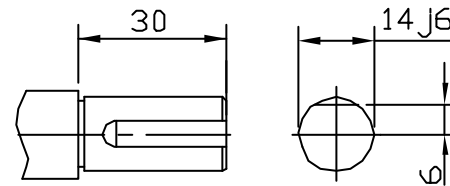

SINGLE PHASE INDUCTION MOTOR

TYPE →

TOTAL ENCLOSED FAN COOLED
CAPACITOR RUN

OTHER SPECIAL FEATURES

1. STEEL FRAME AND CAST END BRACKETS.
2. () DIMENSIONS ARE REFERENCE

SHAFT EXTENSION

NOTE

1. SINGLE PHASE SQUIRREL CAGE INDUCTION MOTOR
2. TYPE : TEFC, FOOT-MOUNTED
3. PAINT COLOR : GRAY
4. ALL DIMENSIONS ARE IN MILLIMETERS.

DRAWING NO.

PREPARED	CHECKED	APPROVED
2000.10.6 CH CHO	2000.10.6 KIM HOKI	2000.10.6 KIM HOKI

	FRAME SIZE	KW	POLE	VOLT (V)	FREQ. (HZ)	INS. CLASS	RATING	BEARINGS		APPROX WEIGHT	MODEL	비고
								DRIVE	OPP.DRIVE			
A	71	0.2	4	220	60	B	CONT.	6202ZZ	6202ZZ	9.2	KMR-200B4	
B												