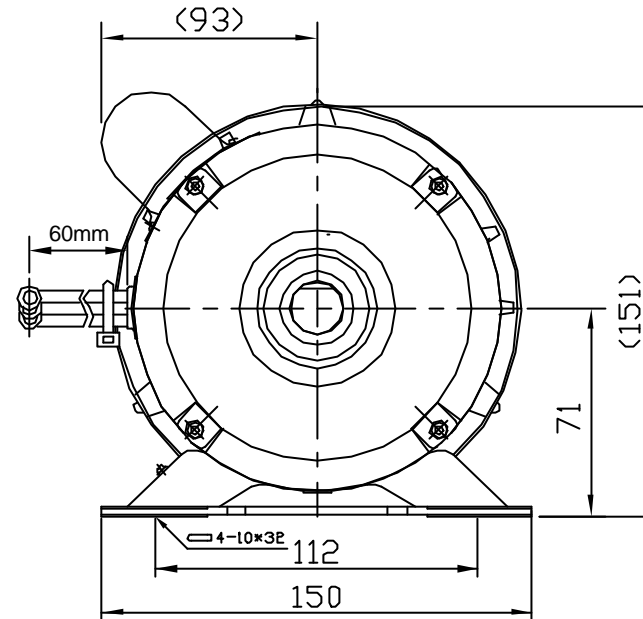

SINGLE PHASE INDUCTION MOTOR

TYPE →

TOTAL ENCLOSED FAN COOLED
CAPACITOR RUN

OTHER SPECIAL FEATURES

1. STEEL FRAME AND CAST END BRACKETS.
2. () DIMENSIONS ARE REFERENCE

SHAFT EXTENSION

NOTE

1. SINGLE PHASE SQUIRREL CAGE INDUCTION MOTOR
2. TYPE : TEFC, FOOT-MOUNTED
3. PAINT COLOR : GRAY
4. ALL DIMENSIONS ARE IN MILLIMETERS.

DRAWING NO.

PREPARED	CHECKED	APPROVED
2000.10.6 CH CHO	2000.10.6 KIM HOKI	2000.10.6 KIM HOKI

	FRAME SIZE	KW	POLE	VOLT (V)	FREQ. (HZ)	INS. CLASS	RATING	BEARINGS		APPROX WEIGHT	MODEL	비고
								DRIVE	OPP.DRIVE			
A	71	0.2	4	220	60	B	CONT.	6202ZZ	6202ZZ	9.2	KMR-200B4	
B												