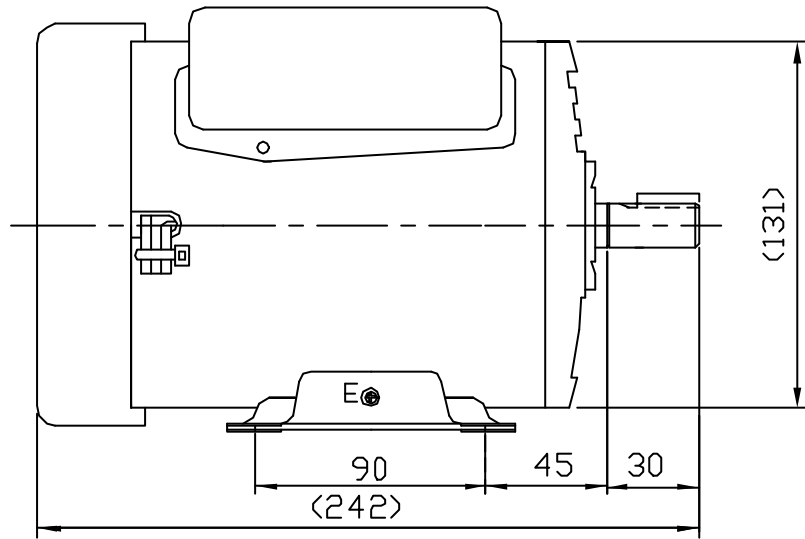

SINGLE PHASE INDUCTION MOTOR

TYPE →

TOTAL ENCLOSED FAN COOLED
CAPACITOR RUN

OTHER SPECIAL FEATURES

1. STEEL FRAME AND CAST END BRACKETS.
2. () DIMENSIONS ARE REFERENCE

SHAFT EXTENSION

NOTE

1. SINGLE PHASE SQUIRREL CAGE INDUCTION MOTOR
2. TYPE : TEFC, FOOT-MOUNTED
3. PAINT COLOR : GRAY
4. ALL DIMENSIONS ARE IN MILLIMETERS.

DRAWING NO.

PREPARED	CHECKED	APPROVED
2000.10.6 CH CHO	2000.10.6 KIM HOKI	2000.10.6 KIM HOKI

	FRAME SIZE	KW	POLE	VOLT (V)	FREQ. (HZ)	INS. CLASS	RATING	BEARINGS		APPROX WEIGHT	MODEL	비고
								DRIVE	OPP.DRIVE			
A	71	0.2	4	220	60	B	CONT.	6202ZZ	6202ZZ	9.2	KMR-200B4	
B												