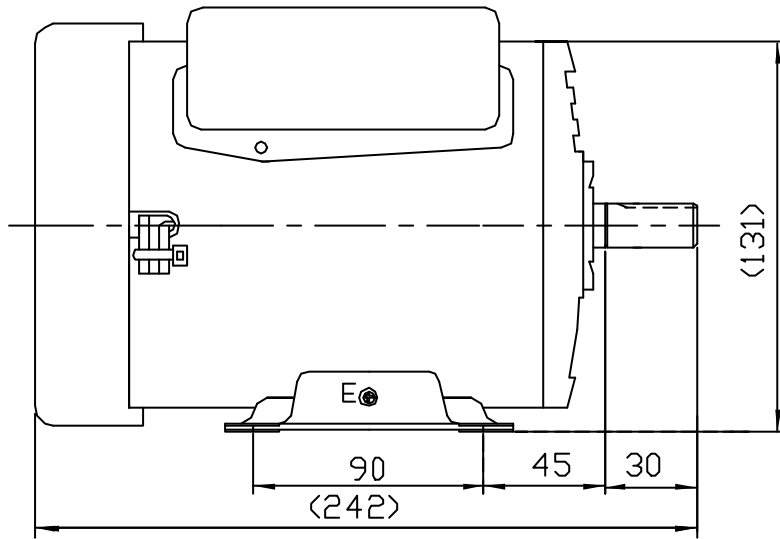

SINGLE PHASE INDUCTION MOTOR

TYPE →

TOTAL ENCLOSED FAN COOLED  
CAPACITOR START

OTHER SPECIAL FEATURES

1. STEEL FRAME AND CAST END BRACKETS.
2. { } DIMENSIONS ARE REFERENCE

SHAFT EXTENSION

NOTE

1. SINGLE PHASE SQUIRREL CAGE INDUCTION MOTOR
2. TYPE : TEFC, FOOT-MOUNTED
3. PAINT COLOR : GRAY
4. ALL DIMENSIONS ARE IN MILLIMETERS.

DRAWING NO.		
PREPARED	CHECKED	APPROVED
2000.10.6 CH CHO	2000.10.6 KIM HOKI	2000.10.6 KIM HOKI

	FRAME SIZE	KW	POLE	VOLT (V)	FREQ. (HZ)	INS. CLASS	RATING	BEARINGS		APPROX WEIGHT	MODEL	비고
								DRIVE	OPP.DRIVE			
A	71	0.2	4	220	60	B	CONT.	6202ZZ	6202ZZ	9.2	KMT-200B4	
B												