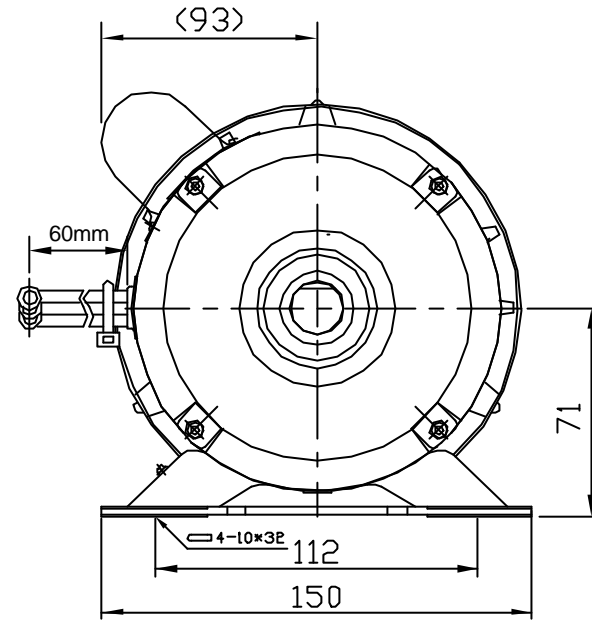

SINGLE PHASE INDUCTION MOTOR

TYPE →

TOTAL ENCLOSED FAN COOLED  
CAPACITOR START

OTHER SPECIAL FEATURES

1. STEEL FRAME AND CAST END BRACKETS.
2. { } DIMENSIONS ARE REFERENCE

SHAFT EXTENSION

NOTE

1. SINGLE PHASE SQUIRREL CAGE INDUCTION MOTOR
2. TYPE : TEFC, FOOT-MOUNTED
3. PAINT COLOR : GRAY
4. ALL DIMENSIONS ARE IN MILLIMETERS.

DRAWING NO.		
PREPARED	CHECKED	APPROVED
2000.10.6 CH CHO	2000.10.6 KIM HOKI	2000.10.6 KIM HOKI

	FRAME SIZE	KW	POLE	VOLT (V)	FREQ. (HZ)	INS. CLASS	RATING	BEARINGS		APPROX WEIGHT	MODEL	비고
								DRIVE	OPP.DRIVE			
A	71	0.2	4	220	60	B	CONT.	6202ZZ	6202ZZ	9.2	KMT-200B4	
B												