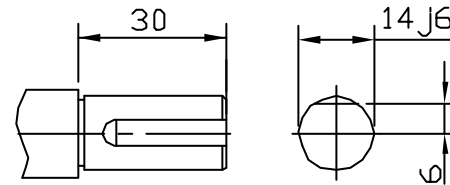

SINGLE PHASE INDUCTION MOTOR

TYPE →

TOTAL ENCLOSED FAN COOLED  
CAPACITOR START

OTHER SPECIAL FEATURES

1. STEEL FRAME AND CAST END BRACKETS.
2. { } DIMENSIONS ARE REFERENCE

SHAFT EXTENSION

NOTE

1. SINGLE PHASE SQUIRREL CAGE INDUCTION MOTOR
2. TYPE : TEFC, FOOT-MOUNTED
3. PAINT COLOR : GRAY
4. ALL DIMENSIONS ARE IN MILLIMETERS.

DRAWING NO.		
PREPARED	CHECKED	APPROVED
2000.10.6 CH CHO	2000.10.6 KIM HOKI	2000.10.6 KIM HOKI

	FRAME SIZE	KW	POLE	VOLT (V)	FREQ. (HZ)	INS. CLASS	RATING	BEARINGS		APPROX WEIGHT	MODEL	비고
								DRIVE	OPP.DRIVE			
A	71	0.2	4	220	60	B	CONT.	6202ZZ	6202ZZ	9.2	KMT-200B4	
B												