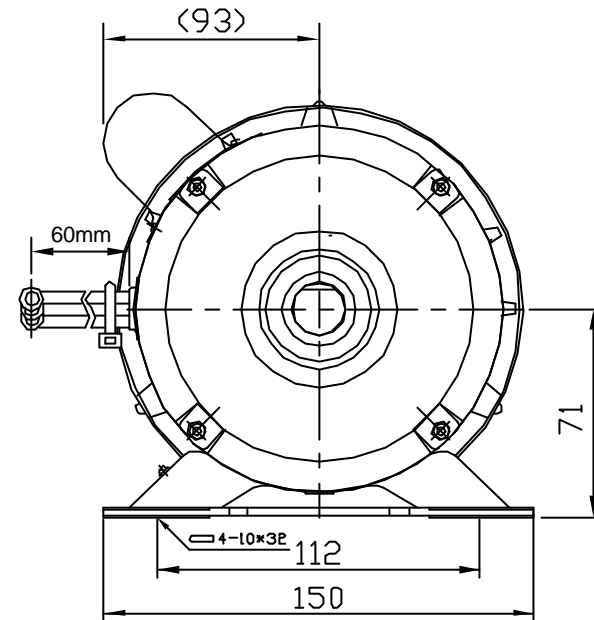

SINGLE PHASE INDUCTION MOTOR

TYPE →

TOTAL ENCLOSED FAN COOLED
CAPACITOR START

OTHER SPECIAL FEATURES

1. STEEL FRAME AND CAST END BRACKETS.
2. () DIMENSIONS ARE REFERENCE

SHAFT EXTENSION

NOTE

1. SINGLE PHASE SQUIRREL CAGE INDUCTION MOTOR
2. TYPE : :TEFC, FOOT-MOUNTED
3. PAINT COLOR : GRAY
4. ALL DIMENSIONS ARE IN MILLIMETERS.

DRAWING NO.		
PREPARED	CHECKED	APPROVED
2000.10.6	2000.10.6	2000.10.6
CH CHO	KIM HOKI	KIM HOKI

	FRAME SIZE	KW	POLE	VOLT (V)	FREQ. (HZ)	INS. CLASS	RATING	BEARINGS		APPROX WEIGHT	MODEL	비고
								DRIVE	OPP.DRIVE			
A	71	0.1	4	220	60	B	CONT.	6202ZZ	6202ZZ	8.3	KMT-100B4	
B												