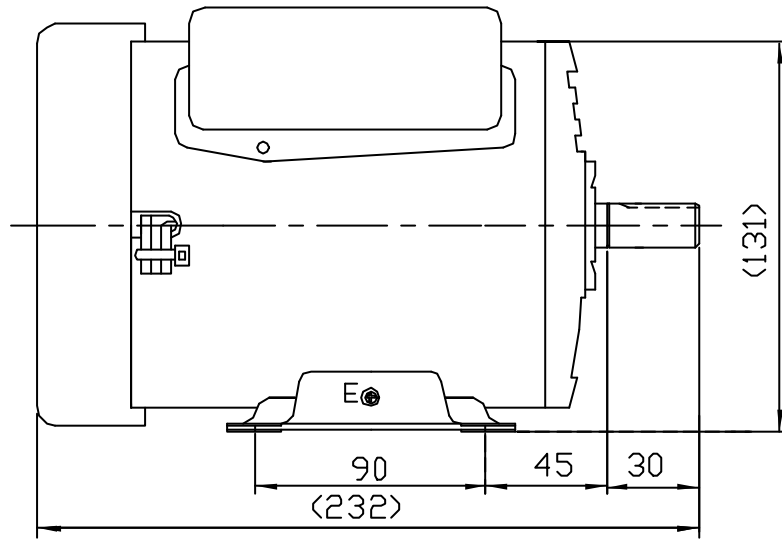

SINGLE PHASE INDUCTION MOTOR

TYPE →

TOTAL ENCLOSED FAN COOLED
CAPACITOR START

OTHER SPECIAL FEATURES

1. STEEL FRAME AND CAST END BRACKETS.
2. () DIMENSIONS ARE REFERENCE

SHAFT EXTENSION

NOTE

1. SINGLE PHASE SQUIRREL CAGE INDUCTION MOTOR
2. TYPE : :TEFC, FOOT-MOUNTED
3. PAINT COLOR : GRAY
4. ALL DIMENSIONS ARE IN MILLIMETERS.

DRAWING NO.		
PREPARED	CHECKED	APPROVED
2000.10.6	2000.10.6	2000.10.6
CH CHO	KIM HOKI	KIM HOKI

	FRAME SIZE	KW	POLE	VOLT (V)	FREQ. (HZ)	INS. CLASS	RATING	BEARINGS		APPROX WEIGHT	MODEL	비고
								DRIVE	OPP.DRIVE			
A	71	0.1	4	220	60	B	CONT.	6202ZZ	6202ZZ	8.3	KMT-100B4	
B												