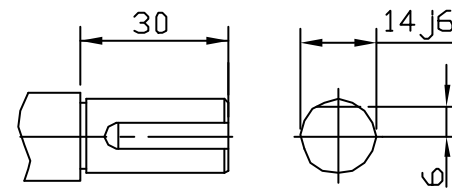

SINGLE PHASE INDUCTION MOTOR

TYPE →

TOTAL ENCLOSED FAN COOLED
CAPACITOR START

OTHER SPECIAL FEATURES

1. STEEL FRAME AND CAST END BRACKETS.
2. () DIMENSIONS ARE REFERENCE

SHAFT EXTENSION

NOTE

1. SINGLE PHASE SQUIRREL CAGE INDUCTION MOTOR
2. TYPE : :TEFC, FOOT-MOUNTED
3. PAINT COLOR : GRAY
4. ALL DIMENSIONS ARE IN MILLIMETERS.

DRAWING NO.		
PREPARED	CHECKED	APPROVED
2000.10.6	2000.10.6	2000.10.6
CH CHO	KIM HOKI	KIM HOKI

	FRAME SIZE	KW	POLE	VOLT (V)	FREQ. (HZ)	INS. CLASS	RATING	BEARINGS		APPROX WEIGHT	MODEL	비고
								DRIVE	OPP.DRIVE			
A	71	0.1	4	220	60	B	CONT.	6202ZZ	6202ZZ	8.3	KMT-100B4	
B												