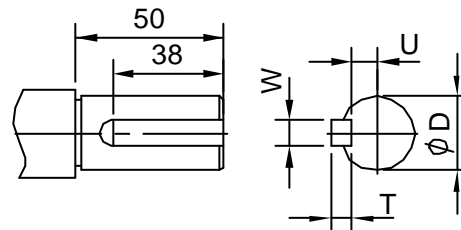

SINGLE PHASE INDUCTION MOTOR

TYPE →

OPEN DRIP-PROOF
CAPACITOR START

OTHER SPECIAL FEATURES

SHAFT EXTENSION

1. STEEL FRAME AND CAST END BRACKETS.
2. () DIMENSIONS ARE REFERENCE

NOTE

1. SINGLE PHASE SQUIRREL CAGE INDUCTION MOTOR
2. TYPE : OPEN DRIP-PROOF, FOOT-MOUNTED
3. PAINT COLOR : GRAY
4. ALL DIMENSIONS ARE IN MILLIMETERS.

DRAWING NO.

PREPARED	CHECKED	APPROVED
2000.10.6 CH CHO	2000.10.7 KIM HOKI	2000.10.7 KIM HOKI

	FRAME SIZE	KW	POLE	VOLT (V)	FREQ. (HZ)	INS. CLASS	φD	U	T	W	MODEL	비고
A	90	1.1	4	220	60	B	22 j6	7	7	7	KMT-01KB2	
B												