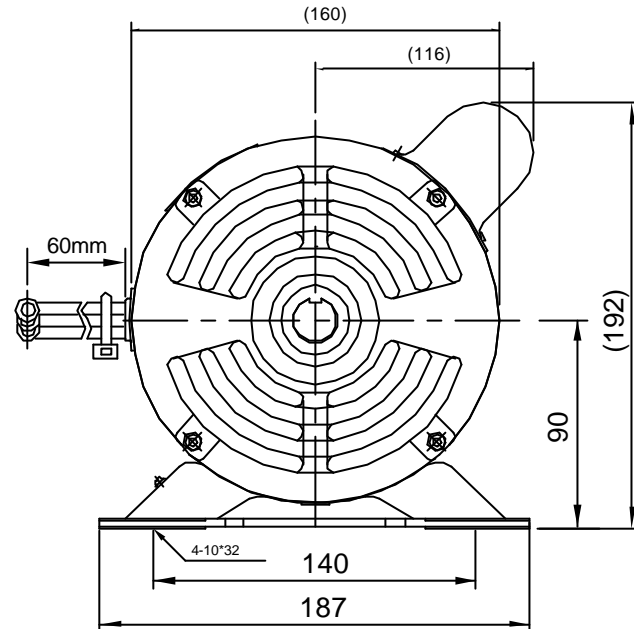

SINGLE PHASE INDUCTION MOTOR

TYPE →

OPEN DRIP-PROOF
CAPACITOR START

OTHER SPECIAL FEATURES

SHAFT EXTENSION

1. STEEL FRAME AND CAST END BRACKETS.
2. () DIMENSIONS ARE REFERENCE

NOTE

1. SINGLE PHASE SQUIRREL CAGE INDUCTION MOTOR
2. TYPE : OPEN DRIP-PROOF, FOOT-MOUNTED
3. PAINT COLOR : GRAY
4. ALL DIMENSIONS ARE IN MILLIMETERS.

DRAWING NO.

PREPARED	CHECKED	APPROVED
2000.10.6 CH CHO	2000.10.7 KIM HOKI	2000.10.7 KIM HOKI

	FRAME SIZE	KW	POLE	VOLT (V)	FREQ. (HZ)	INS. CLASS	φD	U	T	W	MODEL	비고
A	90	1.1	4	220	60	B	22 j6	7	7	7	KMT-01KB2	
B												