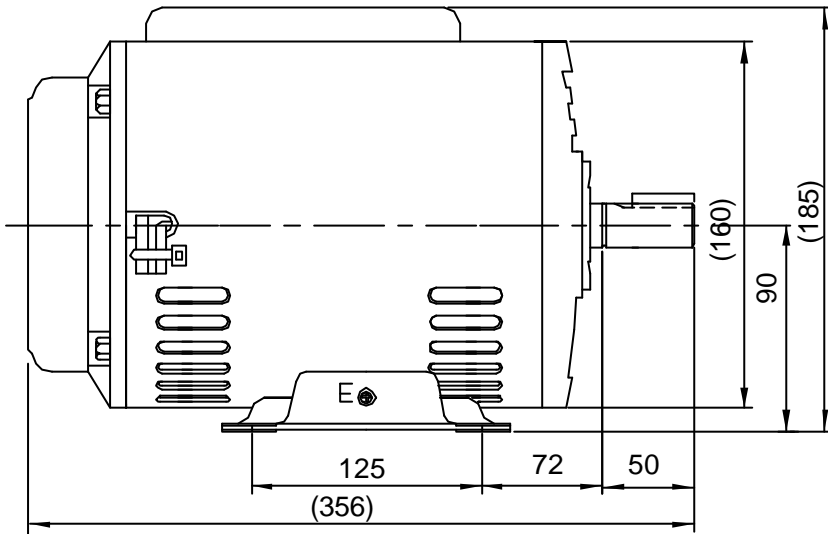

SINGLE PHASE INDUCTION MOTOR

TYPE →

OPEN DRIP-PROOF
CAPACITOR START

OTHER SPECIAL FEATURES

SHAFT EXTENSION

1. STEEL FRAME AND CAST END BRACKETS.
2. () DIMENSIONS ARE REFERENCE

NOTE

1. SINGLE PHASE SQUIRREL CAGE INDUCTION MOTOR
2. TYPE : OPEN DRIP-PROOF, FOOT-MOUNTED
3. PAINT COLOR : GRAY
4. ALL DIMENSIONS ARE IN MILLIMETERS.

DRAWING NO.

PREPARED	CHECKED	APPROVED
2000.10.6 CH CHO	2000.10.7 KIM HOKI	2000.10.7 KIM HOKI

	FRAME SIZE	KW	POLE	VOLT (V)	FREQ. (HZ)	INS. CLASS	φD	U	T	W	MODEL	비고
A	90	1.1	4	220	60	B	22 j6	7	7	7	KMT-01KB2	
B												