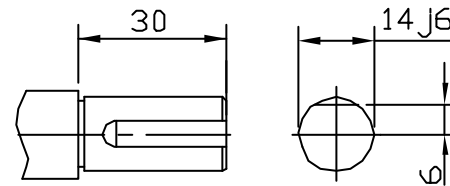

SINGLE PHASE INDUCTION MOTOR

TYPE →

TOTAL ENCLOSED FAN COOLED
CAPACITOR START

OTHER SPECIAL FEATURES

1. STEEL FRAME AND CAST END BRACKETS.
2. () DIMENSIONS ARE REFERENCE

SHAFT EXTENSION

NOTE

1. SINGLE PHASE SQUIRREL CAGE INDUCTION MOTOR
2. TYPE : TEFC, FOOT-MOUNTED
3. PAINT COLOR : GRAY
4. ALL DIMENSIONS ARE IN MILLIMETERS.

DRAWING NO.		
PREPARED	CHECKED	APPROVED
2000.10.6	2000.10.6	2000.10.6
CH CHO	KIM HOKI	KIM HOKI

	FRAME SIZE	KW	POLE	VOLT (V)	FREQ. (HZ)	INS. CLASS	RATING	BEARINGS		APPROX WEIGHT	MODEL	비고
								DRIVE	OPP.DRIVE			
A	71	0.3	4	220	60	B	CONT.	6202ZZ	6202ZZ	11.1	KMT-300B4	
B												