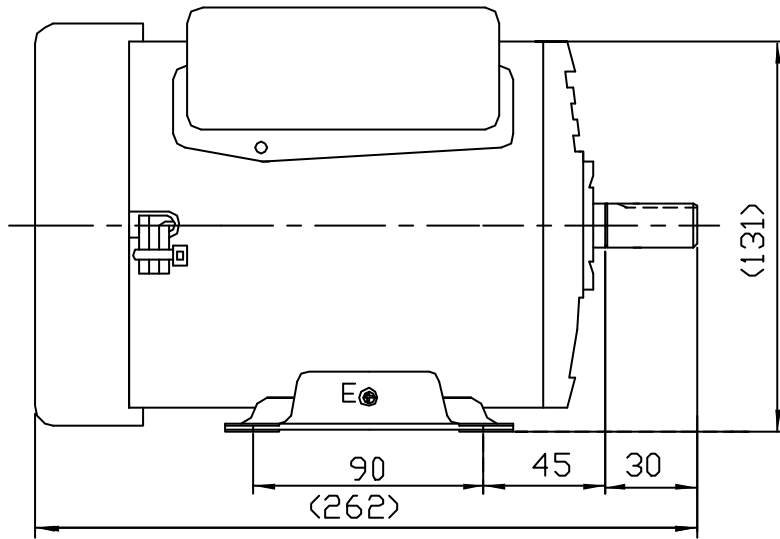

SINGLE PHASE INDUCTION MOTOR

TYPE →

TOTAL ENCLOSED FAN COOLED
CAPACITOR START

OTHER SPECIAL FEATURES

1. STEEL FRAME AND CAST END BRACKETS.
2. () DIMENSIONS ARE REFERENCE

SHAFT EXTENSION

NOTE

1. SINGLE PHASE SQUIRREL CAGE INDUCTION MOTOR
2. TYPE : TEFC, FOOT-MOUNTED
3. PAINT COLOR : GRAY
4. ALL DIMENSIONS ARE IN MILLIMETERS.

DRAWING NO.		
PREPARED	CHECKED	APPROVED
2000.10.6	2000.10.6	2000.10.6
CH CHO	KIM HOKI	KIM HOKI

	FRAME SIZE	KW	POLE	VOLT (V)	FREQ. (HZ)	INS. CLASS	RATING	BEARINGS		APPROX WEIGHT	MODEL	비고
								DRIVE	OPP.DRIVE			
A	71	0.3	4	220	60	B	CONT.	6202ZZ	6202ZZ	11.1	KMT-300B4	
B												