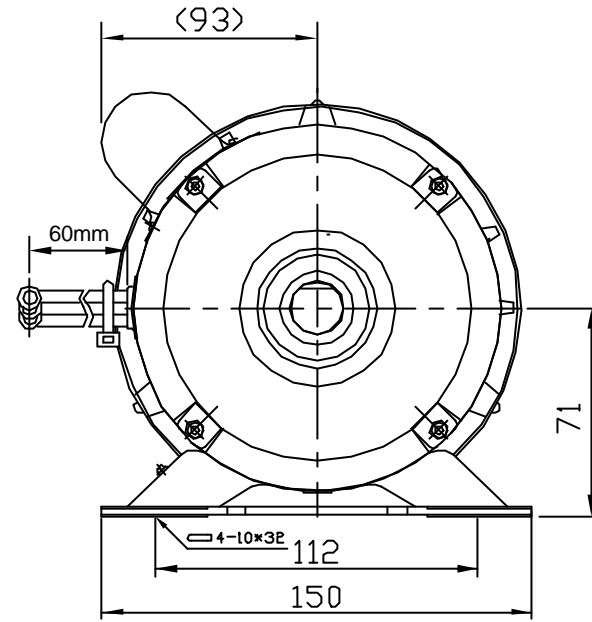

SINGLE PHASE INDUCTION MOTOR

TYPE →

TOTAL ENCLOSED FAN COOLED
CAPACITOR START

OTHER SPECIAL FEATURES

1. STEEL FRAME AND CAST END BRACKETS.
2. () DIMENSIONS ARE REFERENCE

SHAFT EXTENSION

NOTE

1. SINGLE PHASE SQUIRREL CAGE INDUCTION MOTOR
2. TYPE : TEFC, FOOT-MOUNTED
3. PAINT COLOR : GRAY
4. ALL DIMENSIONS ARE IN MILLIMETERS.

DRAWING NO.		
PREPARED	CHECKED	APPROVED
2000.10.6	2000.10.6	2000.10.6
CH CHO	KIM HOKI	KIM HOKI

	FRAME SIZE	KW	POLE	VOLT (V)	FREQ. (HZ)	INS. CLASS	RATING	BEARINGS		APPROX WEIGHT	MODEL	비고
								DRIVE	OPP.DRIVE			
A	71	0.3	4	220	60	B	CONT.	6202ZZ	6202ZZ	11.1	KMT-300B4	
B												